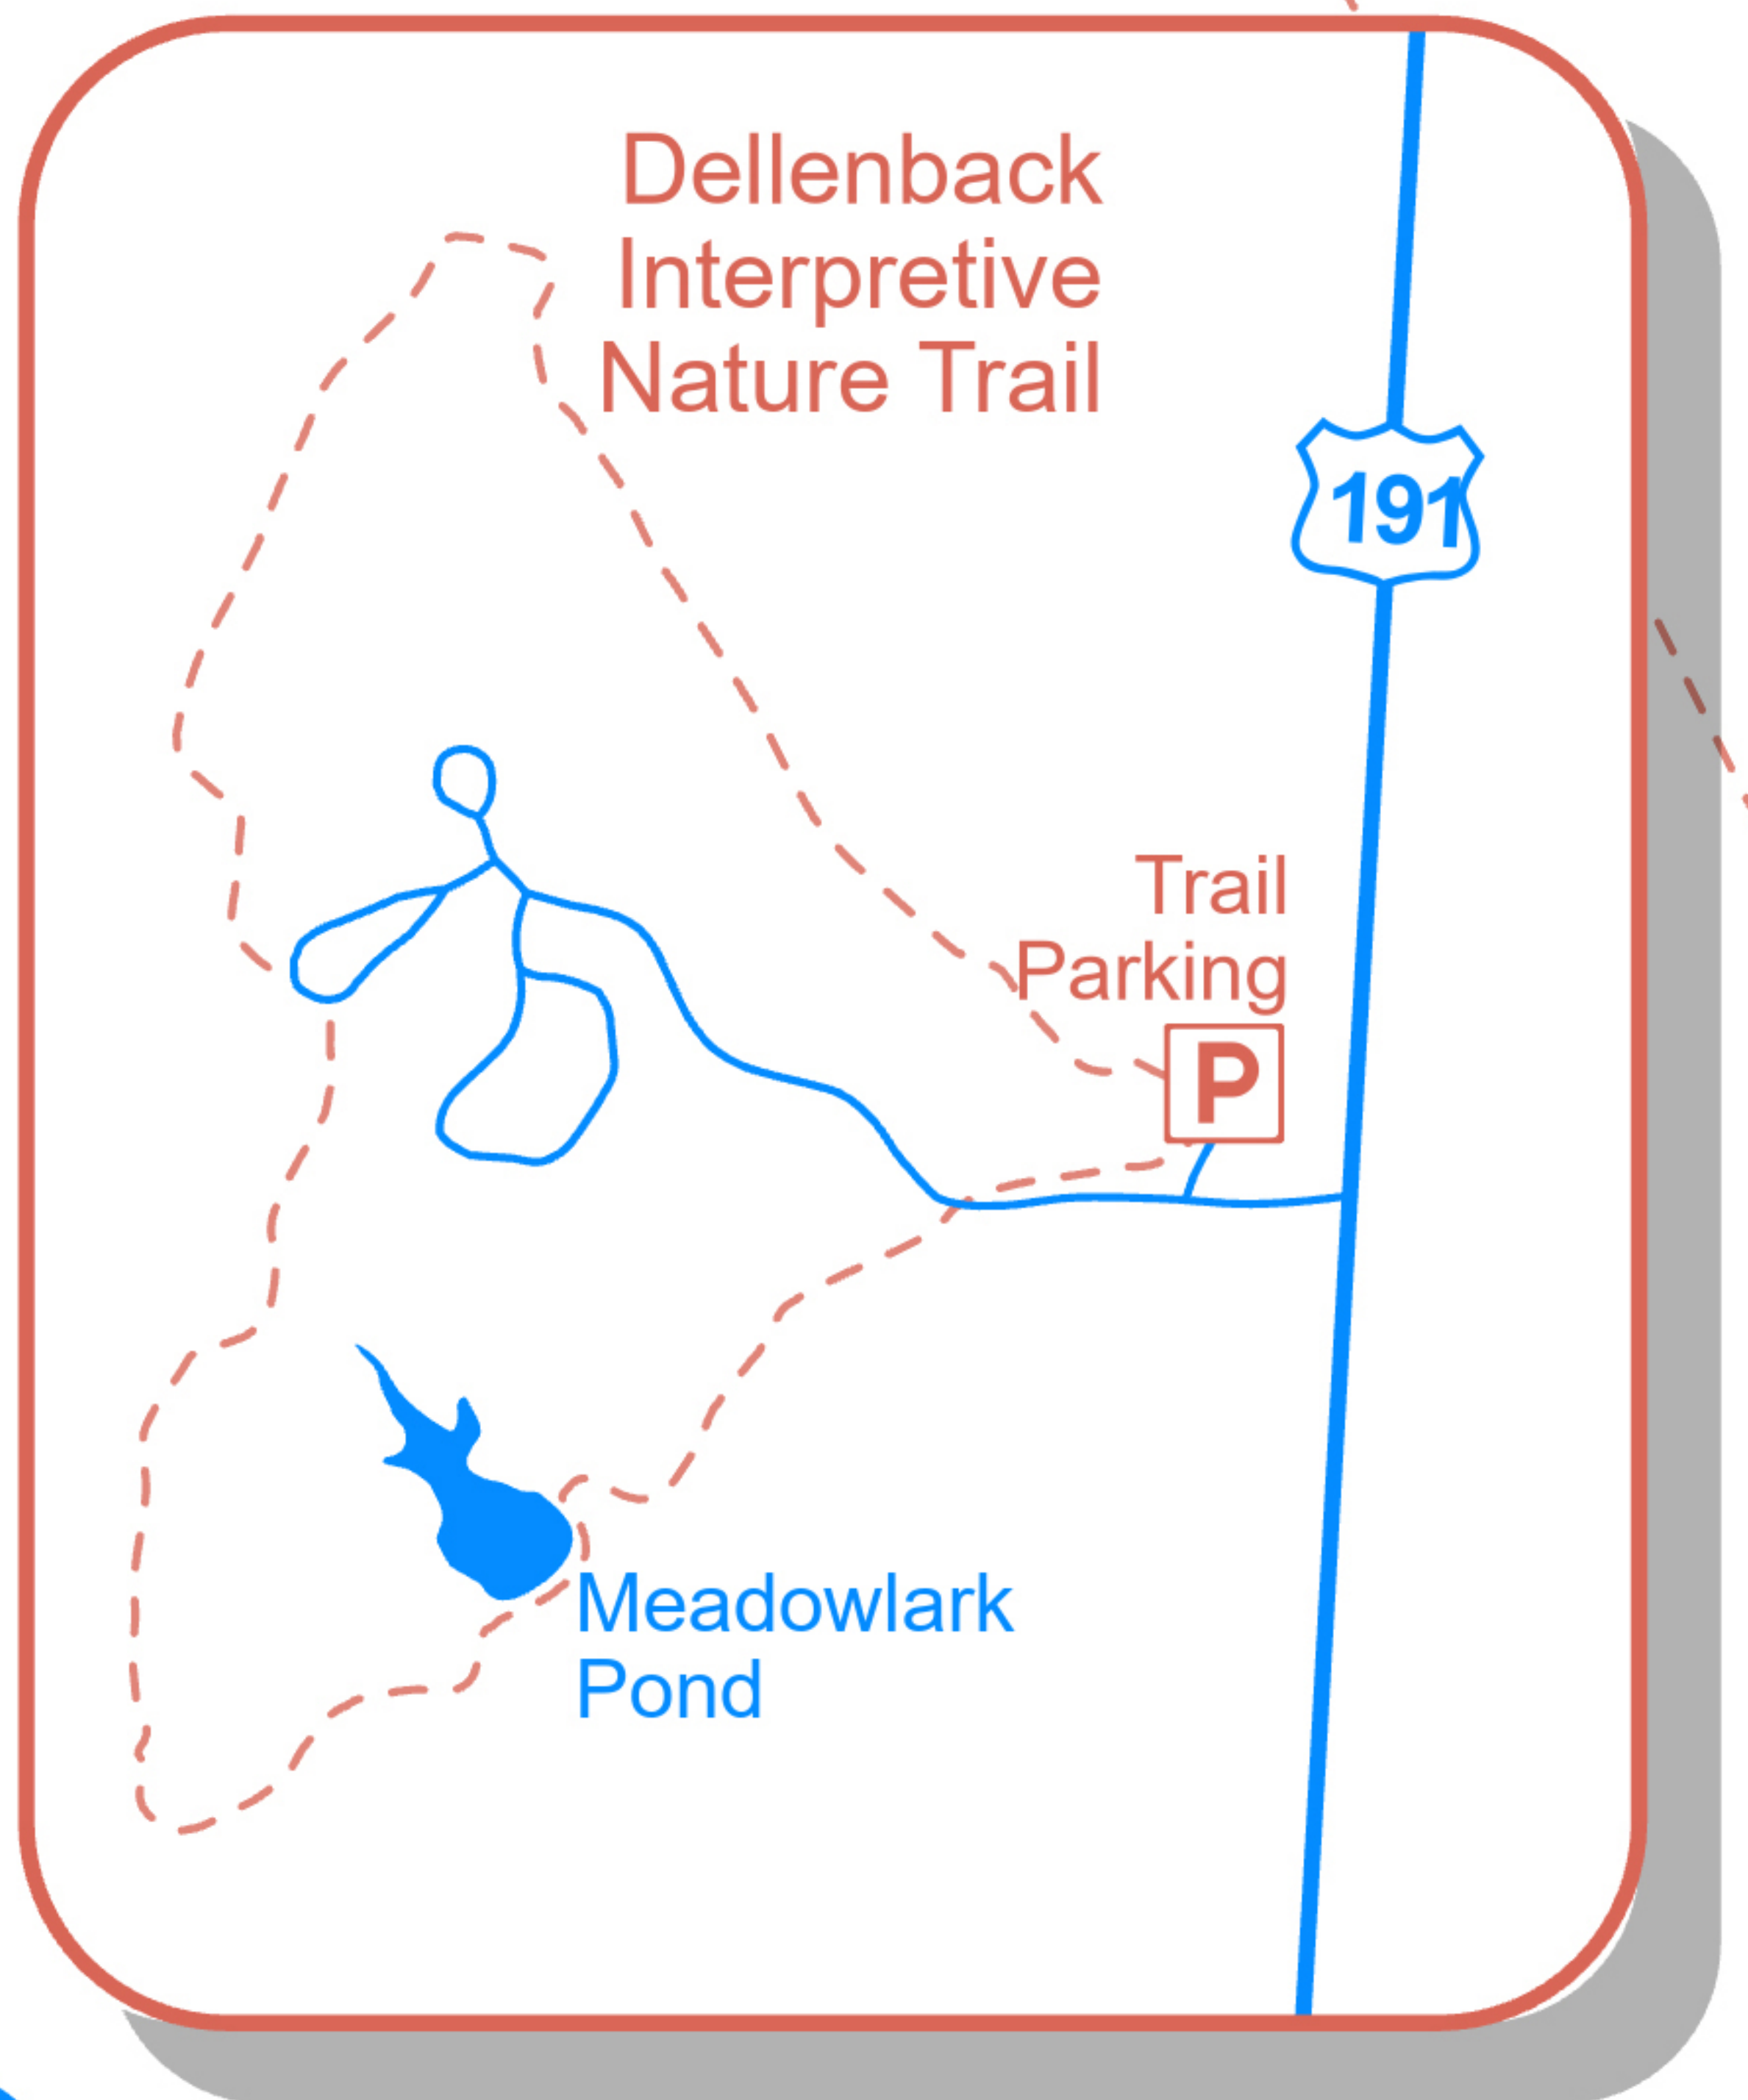

North

Aurora Cabin
Stargazer Cabin
Milky Way Cabin
Night Sky Cabin

 Restrooms & Showers

13
14

Shade Pavilion

15
Tent Loop

Walk-In Site Parking 

16
17
18

19
20

1
2

Water 

Campground Host

 Dump Station

To Highway 

3
4

RV Loop

11

5

6

9

10

7

8

Antelope Creek Campground