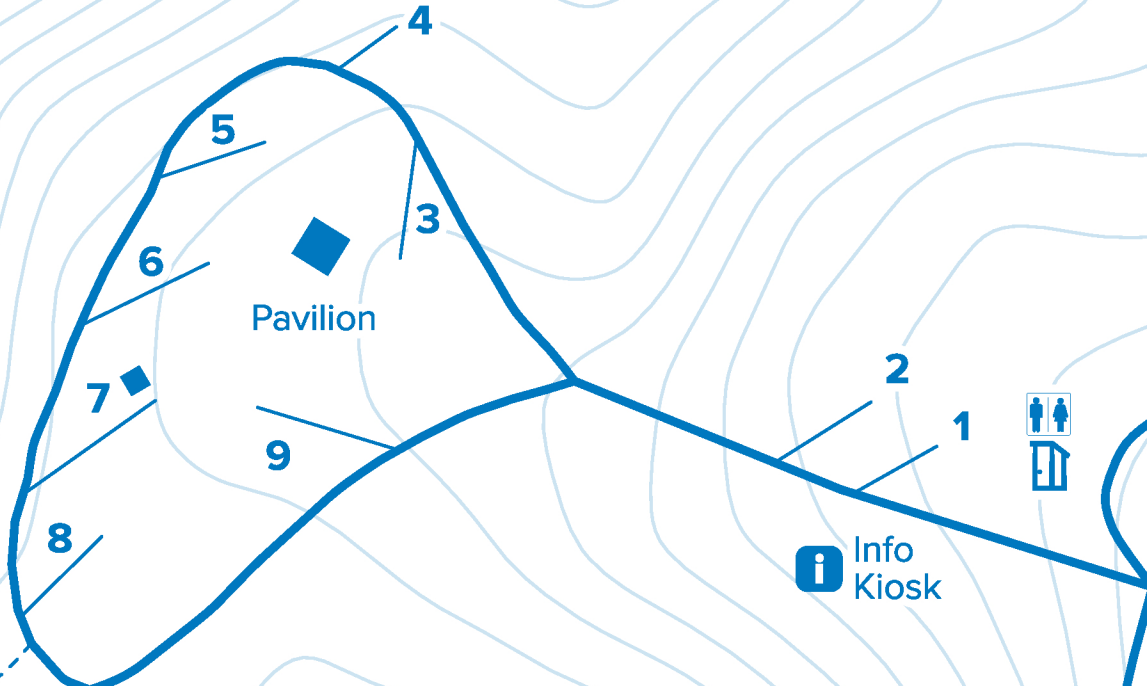

Site Map

Nature Trail

Amphitheater

LEGEND

- Tent platform
- Information Kiosk
- Restroom
- Outhouse